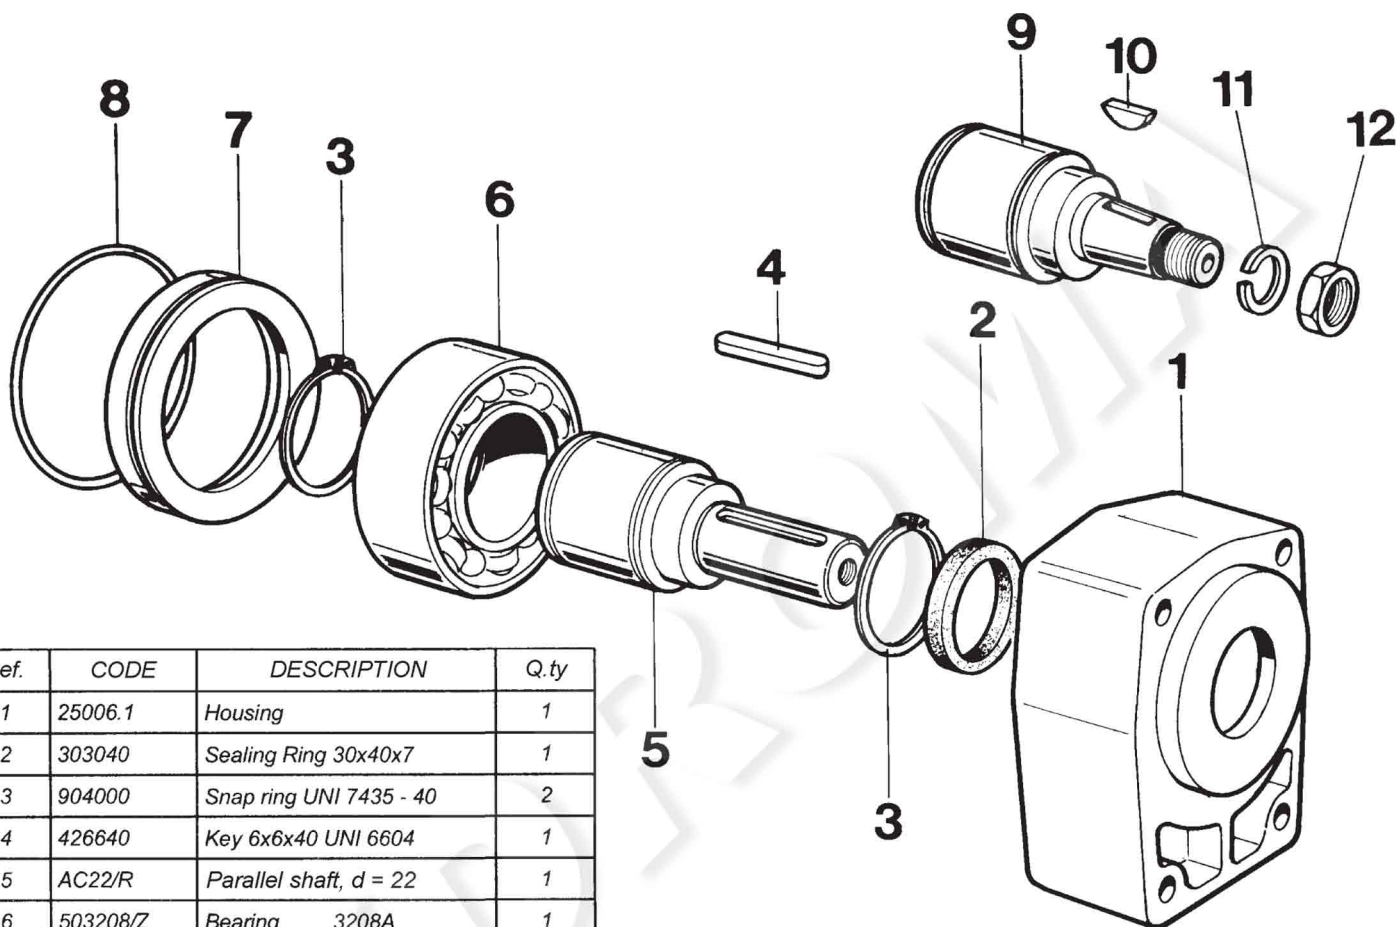

Pump Front Bearing Series 25406 - 25606

SPARE PARTS LIST

Ref.	CODE	DESCRIPTION	Q.ty
1	25006.1	Housing	1
2	303040	Sealing Ring 30x40x7	1
3	904000	Snap ring UNI 7435 - 40	2
4	426640	Key 6x6x40 UNI 6604	1
5	AC22/R	Parallel shaft, d = 22	1
6	503208/Z	Bearing 3208A	1
7	COP088	Ring d=88	1
8	418025	O-Ring 80x2.5	2
9	ACO2/B	Tapered shaft	1
10	700465	Key 4x6.5x16 UNI 6606	1
11	801400	Washer Grower d.14	1
12	601415	Nut UNI 28675 M14x1.5	1